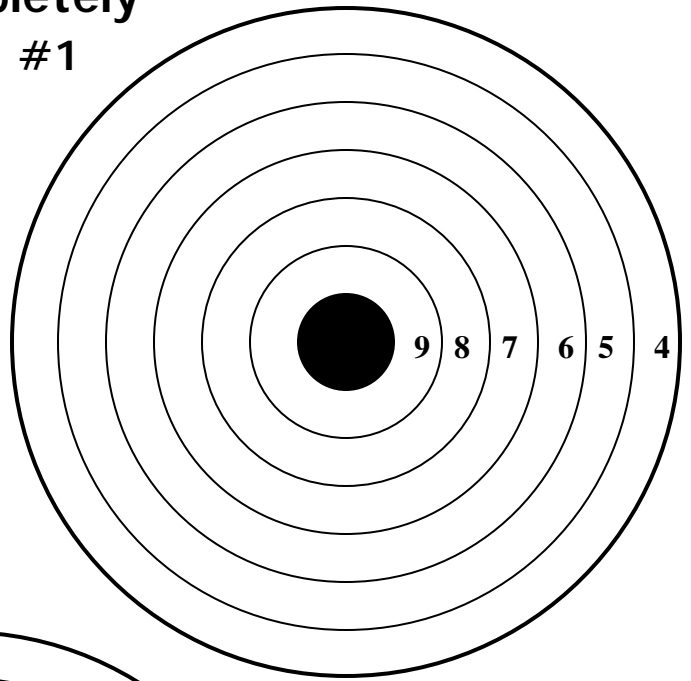

# Mr. Completely Target #1

Target free for  
Non-Commercial  
Use — Do not  
Modify.

Outside circles should  
measure 3 1/2 inches.